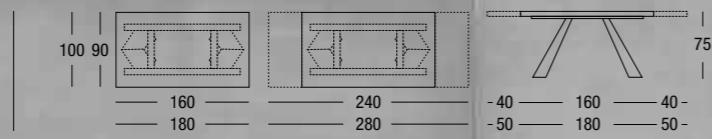

Pechino

DESIGN
DAVIDE ANZALONE