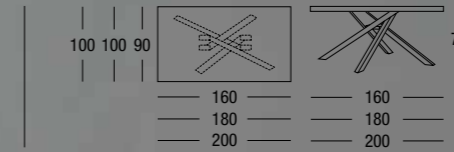

Kreo

struttura metallo grigio ardesia RAL 7015 / piano vetro float ceramicato oxide cemento / sedia Gipsy
frame slate-grey RAL 7015 metal / top table concrete oxide ceramic float glass / chair Gipsy